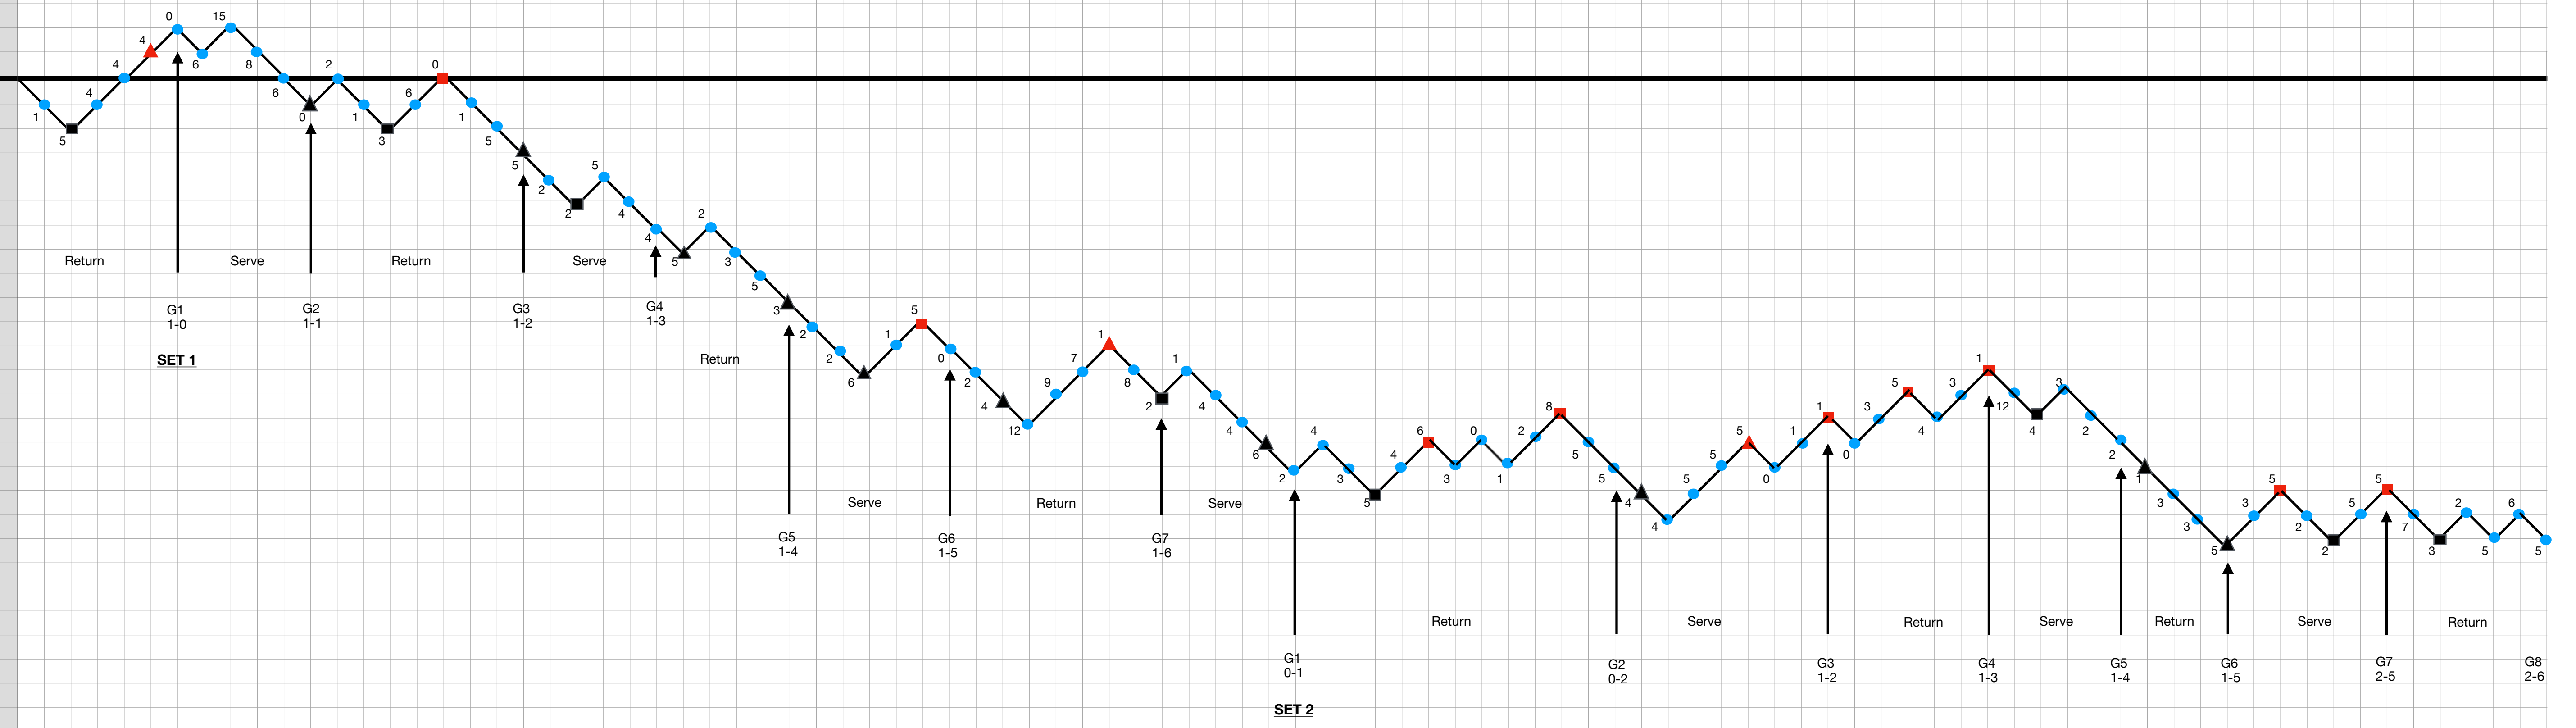

Styring Strother Tennis Transforming the Practice Court/The Art of Winning Project Copyright 2019

Trevor: Momentum Point ▲ Conversion Point ▲
 Opponent: Momentum Point ▲ Conversion Point ▲

Match Analysis Data

	# shots	% shots
(0-4) shots	59	62%
(5-8) shots	33	35%
(+9) shots	3	3%
Total Points	95	
Total Shots	352	
Avg Shots Set 1	4	

Rally Length Win/Loss Ratio Chart

Serve	Win	Loss	Diff	DF	Serve	Win	Loss	Diff	DF
S (1,0)	4	2	2	2	R (2,1,0)	7	4	3	4
S1 (3,2)	2	9	-7		R1 (4,3)	3	12	-9	
S2 (5,4)	8	7	1		R2 (6,5)	2	2	0	
S3 (7,6)	0	4	-4		R3 (8,7)	1	0	1	
S+9 (+9,8)	0	1	-1		R+9 (+10,+9)				

First Strike Combinations

Return	Total #	Serve	Total #
FH/FH		OR/FH	
FH/BH		OR/BH	
BH/FH		C/FH	
BH/BH		C/BH	
FH		IR/FH	
BH		IR/BH	
		OR	
		C	
		IR	